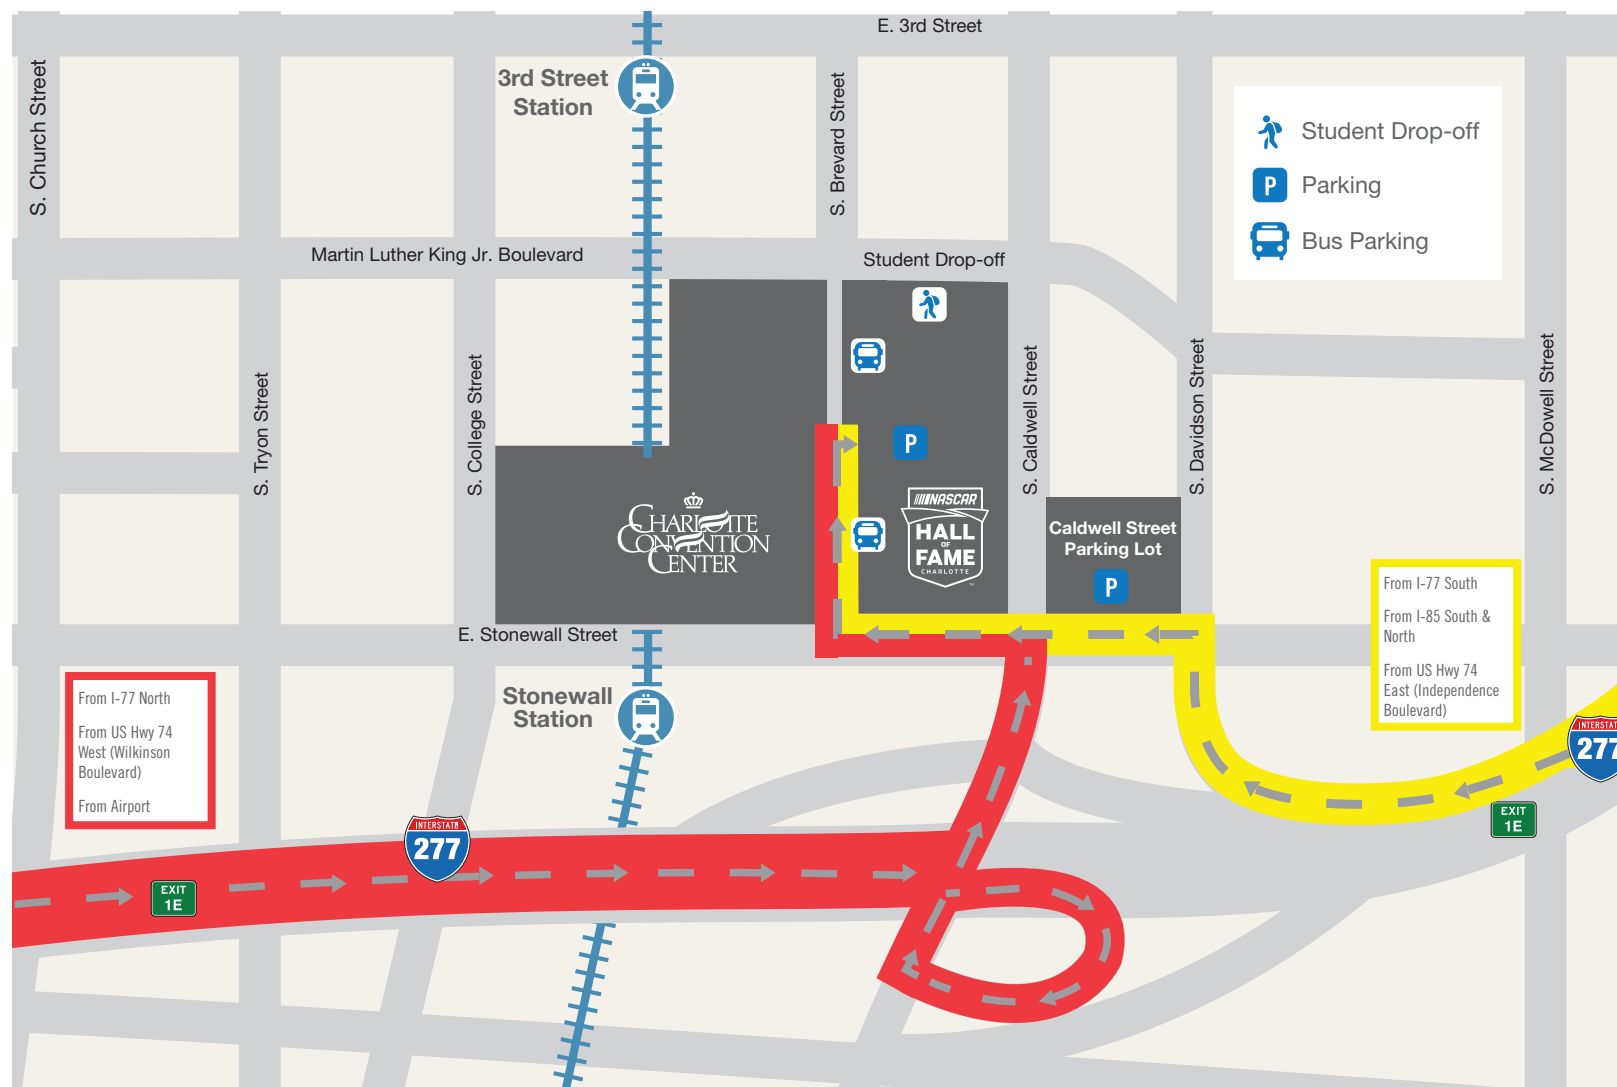

NASCAR HALL OF FAME PARKING MAP

NASCAR Hall of Fame Parking Deck

- \$4 first ½ hour
- \$2 each additional ½ hour
- \$20 daily max
- \$10 max if in after 5 p.m.

Caldwell Street Parking Lot

\$10 daily

Special Events

Special event parking rates may apply to the parking deck and/or the lot and are subject to change.